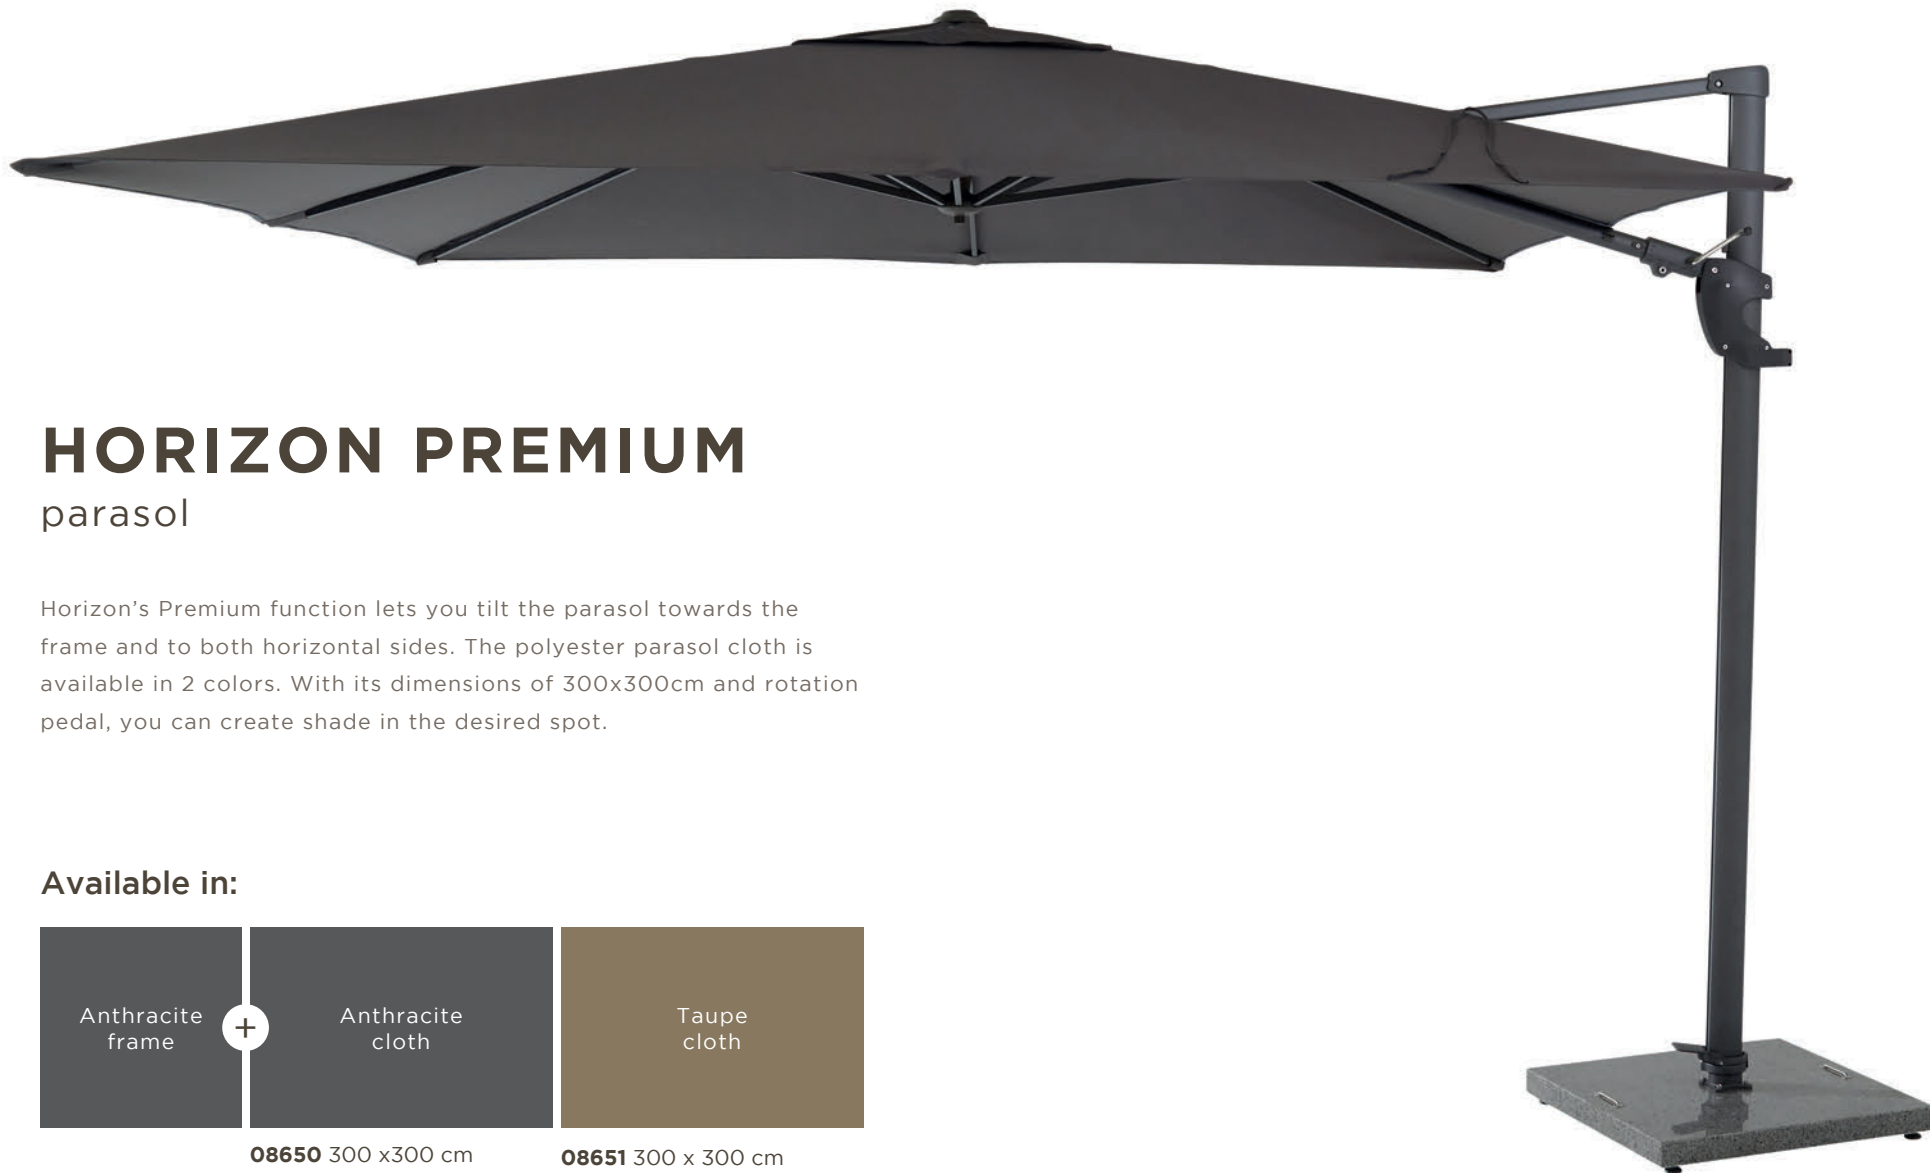

Available in:

08446 250 Ø cm
08490 300 Ø cm

08444 250 Ø cm
08488 300 Ø cm

WARRANTY

ALUMINIUM

220 GR. SOLEFIN
PARASOL CLOTH

UPF 50+

HORIZON PREMIUM

parasol

Horizon's Premium function lets you tilt the parasol towards the frame and to both horizontal sides. The polyester parasol cloth is available in 2 colors. With its dimensions of 300x300cm and rotation pedal, you can create shade in the desired spot.